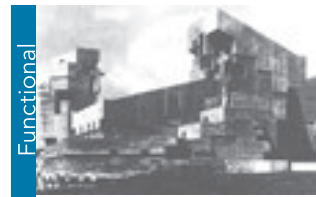

Church in Chur
W. H. Forderer